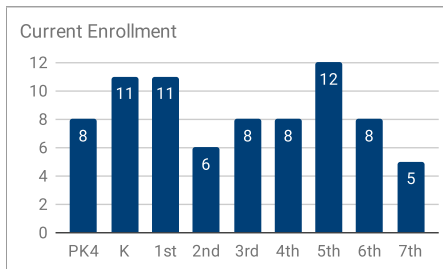

Students

96
Students

99%
Catholic

98%
Parishioners

Extra-Curriculars

Art Club, Catechesis of the Good Sheperd, Catholic Culture Cadre, Chess Club, Choir, Destination Imagination, Parents in Prayer, Before- and After-School Care