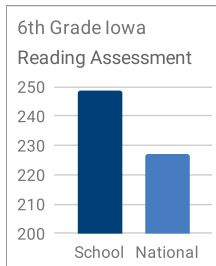

Students

96
Students

99%
Catholic

98%
Parishioners

Extra-Curriculars

Art Club, Catechesis of the Good Sheperd, Catholic Culture Cadre, Chess Club, Choir, Destination Imagination, Parents in Prayer, Before- and After-School Care