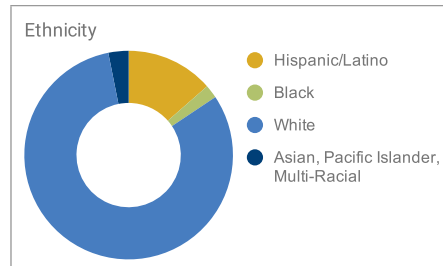

Students

96
Students

99%
Catholic

98%
Parishioners

Extra-Curriculars

Art Club, Catechesis of the Good Sheperd, Catholic Culture Cadre, Chess Club, Choir, Destination Imagination, Parents in Prayer, Before- and After-School Care