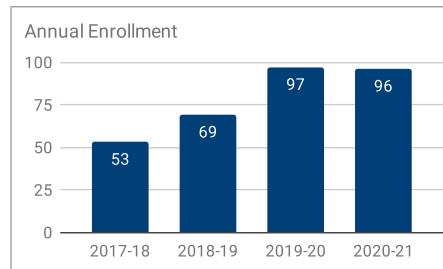

Students

96
Students

99%
Catholic

98%
Parishioners

Extra-Curriculars

Art Club, Catechesis of the Good Sheperd, Catholic Culture Cadre, Chess Club, Choir, Destination Imagination, Parents in Prayer, Before- and After-School Care