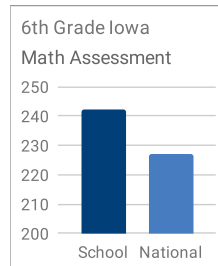

Students

96
Students

99%
Catholic

98%
Parishioners

Extra-Curriculars

Art Club, Catechesis of the Good Sheperd, Catholic Culture Cadre, Chess Club, Choir, Destination Imagination, Parents in Prayer, Before- and After-School Care